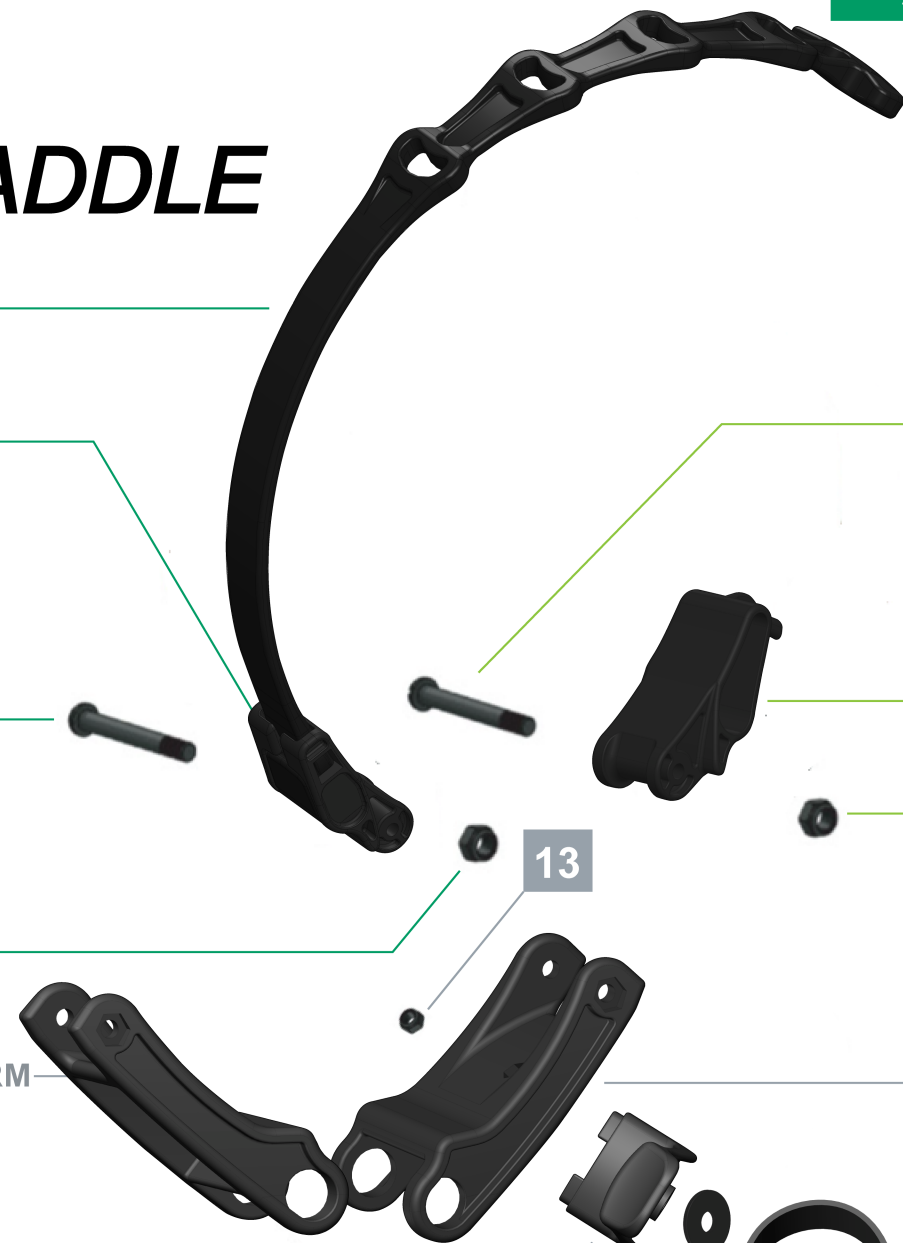

STRAPS COMPLETE

A1 BAG STRAP RING SIDE COMPLETE
35-P05-ASS

A2 BAG STRAP HOOK SIDE COMPLETE
35-P06-ASS

UPPER SADDLE

1 BAG STRAP 80
Z80-01X-SC565X

2 STRAP HOLDER 40
P40-14B-USPAFG

3 BOLT M6X48
06-M24-M6X48PM

4 NYLOCK NUT M6X6
06-M44-M6X6NL

5 RIGHT BAG SADDLE ARM
(TOP / BOTTOM)
P40-02B-SCPPXX

6 STRA CLIP 40
P40-04B-SCPPXX

7 WASH 4X12X1
06-M53-M4WS

8 UMBRELLA VELCO
06-C08-VELCO-002

9 BOLT M4X34
B40-30X-SCX434

LOWER SADDLE

10

1

11

12

2

3

14

4

9

10 BOLT M6X48
06-M24-M6X48PM

11 STRAP HOOK 4.0
P40-13B-USPAFG

12 NYLOCK NUT M6X6
06-M44-M6X6NL

13 NYLOCK NUT M4X6
B1C-37X-XXM4XX

14 LEFT BAG SADDLE
ARM (TOP / BOTTOM)
P40-03B-SCPPXX

6

7

15 UMBRELLA TAB
ZM6-02BL-SCXXXX